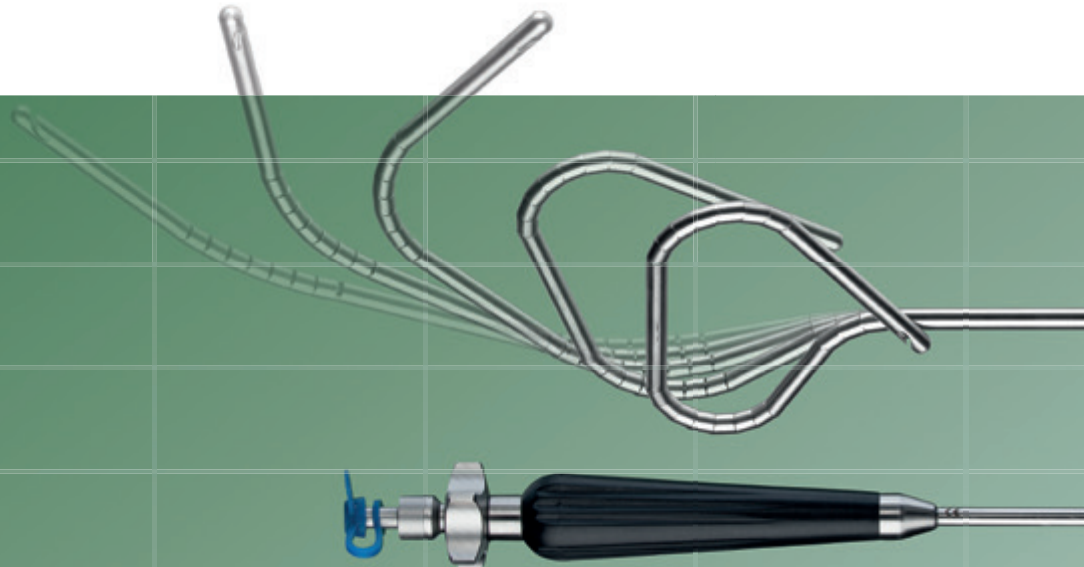

The Cobra Liver Retractors you have always been looking for.

Technical Information:

- 1 33 cm length
- 2 5 mm diameter
- 3 8 or 12 cm wide
- 4 8 cm wide, articulating

REF	RL12	12 cm wide
REF	LRB	8 cm wide, articulating
REF	LR	8 cm wide
REF	FCL	Flush cylinder long for cleaning
REF	FCLXL	Flush cylinder extra long for cleaning